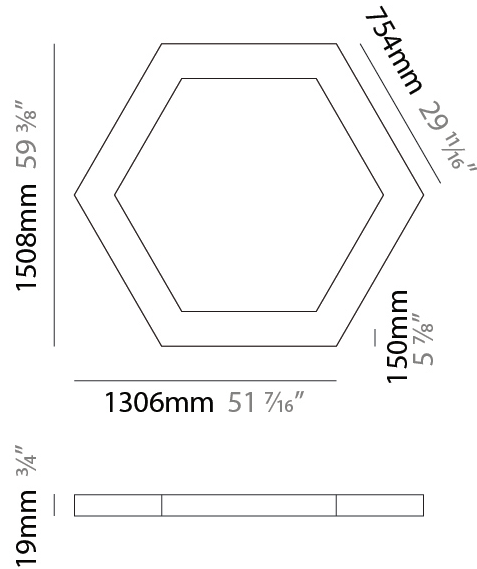

INFINITE HONEYCOMB SURFACE

A56196-

base number   Color   Finish
Temperature   Options

PROJECT
TYPE
SPECIFIER
QUANTITY
DATE

1. To build a product code in our configurator select the specify button on the base model # product page
2. To build a manual product code on this datasheet choose from the options listed below in blue font and add the suffix to the base model #

GENERAL

Series: Infinite Honeycomb
Partner: Ivela
Division: Architectural
Installation: Surface
Product Type: Panels
Mounting Location: Ceiling
Light Distribution: Direct

PHYSICAL

Shape: Hexagon
Length (mm): 1508
Length (in): 59 ³/₈
Width (mm): 1306
Width (in): 51 ⁷/₁₆
Height (mm): 19
Height (in): 1 ¹/₁₆
Diffuser: PMMA - Opal
Fixture Finish: WHI / BLK / GLD
Fixture Material: Aluminum

ELECTRICAL

Lamp Type: LED
Input Wattage (W): 90
Dimming: Tri-Mode (Non-Dimming and Phase Dimming (120Vac only) and 0-10V Dimming)
Driver Included: No
Driver Location: Remote
Driver Type: Constant Voltage - Universal
Driver Class: Class 2
Housing: ENCP 8 (SC Power) ENCP 10 (Mean Well)
Input Voltage (V): 120 - 277
Output Voltage (V): 24

LED

Color Temperature (°K): 2700 / 3000 / 3500 / 4000
Max. Delivered Lumen (lm): 5400 / 5625 / 5792 / 5962
Nominal Lumen (lm): 10800 / 11250 / 11585 / 11925
CRI: >93 CRI
Lamp Life (hrs): 50000

OPTICAL

RATINGS AND CERTIFICATIONS

Certified By: CSA Certified to UL and CSA Standards
IP rating: IP20