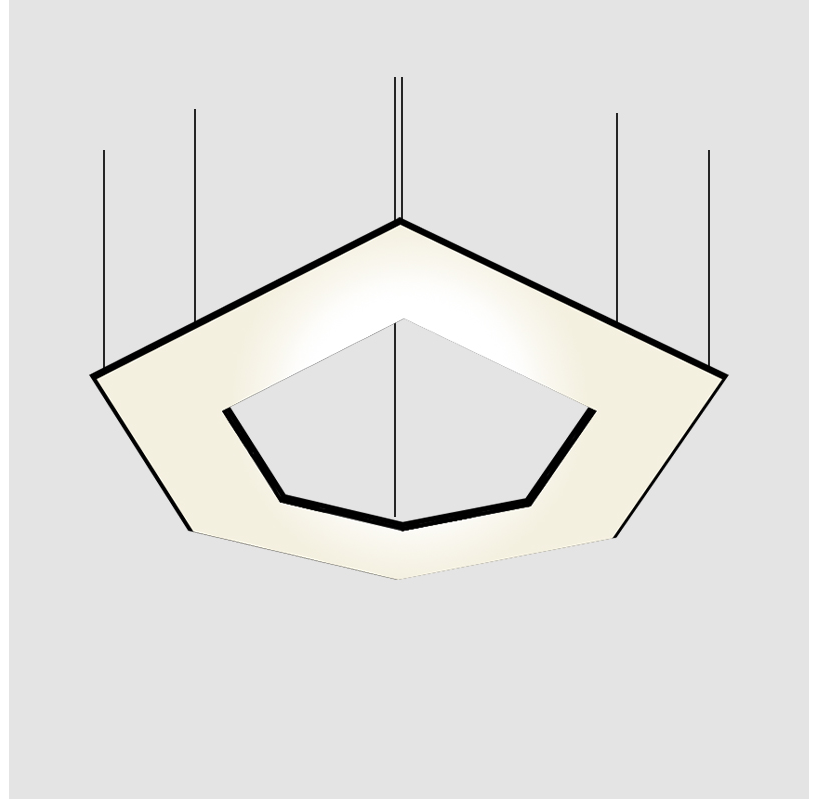

A51095- -

base number   Color   Finish
Temperature   Options

1. To build a product code in our configurator select the specify button on the base model # product page
2. To build a manual product code on this datasheet choose from the options listed below in blue font and add the suffix to the base model #

GENERAL

Series: Infinite Honeycomb
Partner: Ivela
Division: Architectural
Installation: Suspension
Product Type: Panels
Mounting Location: Ceiling
Light Distribution: Direct

PHYSICAL

Shape: Hexagon
Length (mm): 1508
Length (in): 59 ³/₈
Width (mm): 1306
Width (in): 51 ⁷/₁₆
Height (mm): 19
Height (in): 1 ¹/₁₆
Max. Overall Height (mm): 3019
Max. Overall Height (in): 118 ⁷/₈
Diffuser: PMMA - Opal
Fixture Finish: WHI / BLK / GLD
Fixture Material: Aluminum
Cable Details: 3,000mm / 118 1/8" - Transparent Cable

ELECTRICAL

Lamp Type: LED
Input Wattage (W): 90
Dimming: Tri-Mode (Non-Dimming and Phase Dimming (120Vac only) and 0-10V Dimming)
Driver Included: No
Driver Location: Remote
Driver Type: Constant Voltage - Universal
Driver Class: Class 2
Housing: ENCP 5 (ERP) ENCP 8 (SC Power)
Input Voltage (V): 120 - 277
Output Voltage (V): 24

LED

Color Temperature (°K): 2700 / 3000 / 3500 / 4000
Max. Delivered Lumen (lm): 5400 / 5625 / 5792 / 5962
Nominal Lumen (lm): 10800 / 11250 / 11585 / 11925
CRI: >93 CRI
Lamp Life (hrs): 50000

OPTICAL

RATINGS AND CERTIFICATIONS

Certified By: CSA Certified to UL and CSA Standards
IP rating: IP20