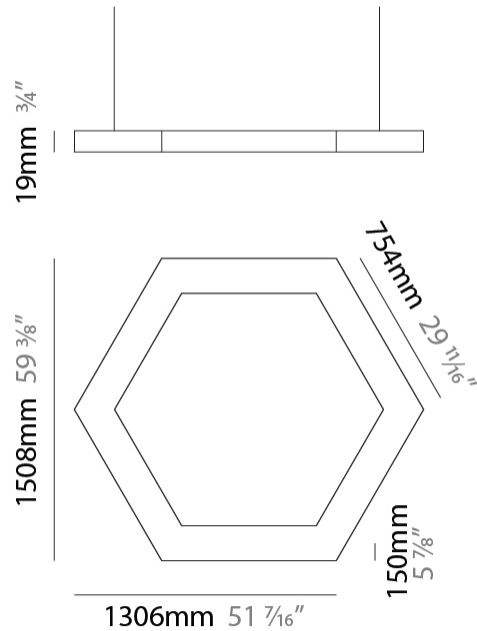

A51095- -

base number   Color   Finish
Temperature   Options

1. To build a product code in our configurator select the specify button on the base model # product page
2. To build a manual product code on this datasheet choose from the options listed below in blue font and add the suffix to the base model #

GENERAL

Series: Infinite Honeycomb
Partner: Ivela
Division: Architectural
Installation: Suspension
Product Type: Panels
Mounting Location: Ceiling
Light Distribution: Direct

PHYSICAL

Shape: Hexagon
Length (mm): 1508
Length (in): 59 ³/₈
Width (mm): 1306
Width (in): 51 ⁷/₁₆
Height (mm): 19
Height (in): 1 ¹/₁₆
Max. Overall Height (mm): 3019
Max. Overall Height (in): 118 ⁷/₈
Diffuser: PMMA - Opal
Fixture Finish: WHI / BLK / GLD
Fixture Material: Aluminum
Cable Details: 3,000mm / 118 1/8" - Transparent Cable

ELECTRICAL

Lamp Type: LED
Input Wattage (W): 90
Dimming: Tri-Mode (Non-Dimming and Phase Dimming (120Vac only) and 0-10V Dimming)
Driver Included: No
Driver Location: Remote
Driver Type: Constant Voltage - Universal
Driver Class: Class 2
Housing: ENCP 5 (ERP) ENCP 8 (SC Power)
Input Voltage (V): 120 - 277
Output Voltage (V): 24

LED

Color Temperature (°K): 2700 / 3000 / 3500 / 4000
Max. Delivered Lumen (lm): 5400 / 5625 / 5792 / 5962
Nominal Lumen (lm): 10800 / 11250 / 11585 / 11925
CRI: >93 CRI
Lamp Life (hrs): 50000

OPTICAL

RATINGS AND CERTIFICATIONS

Certified By: CSA Certified to UL and CSA Standards
IP rating: IP20